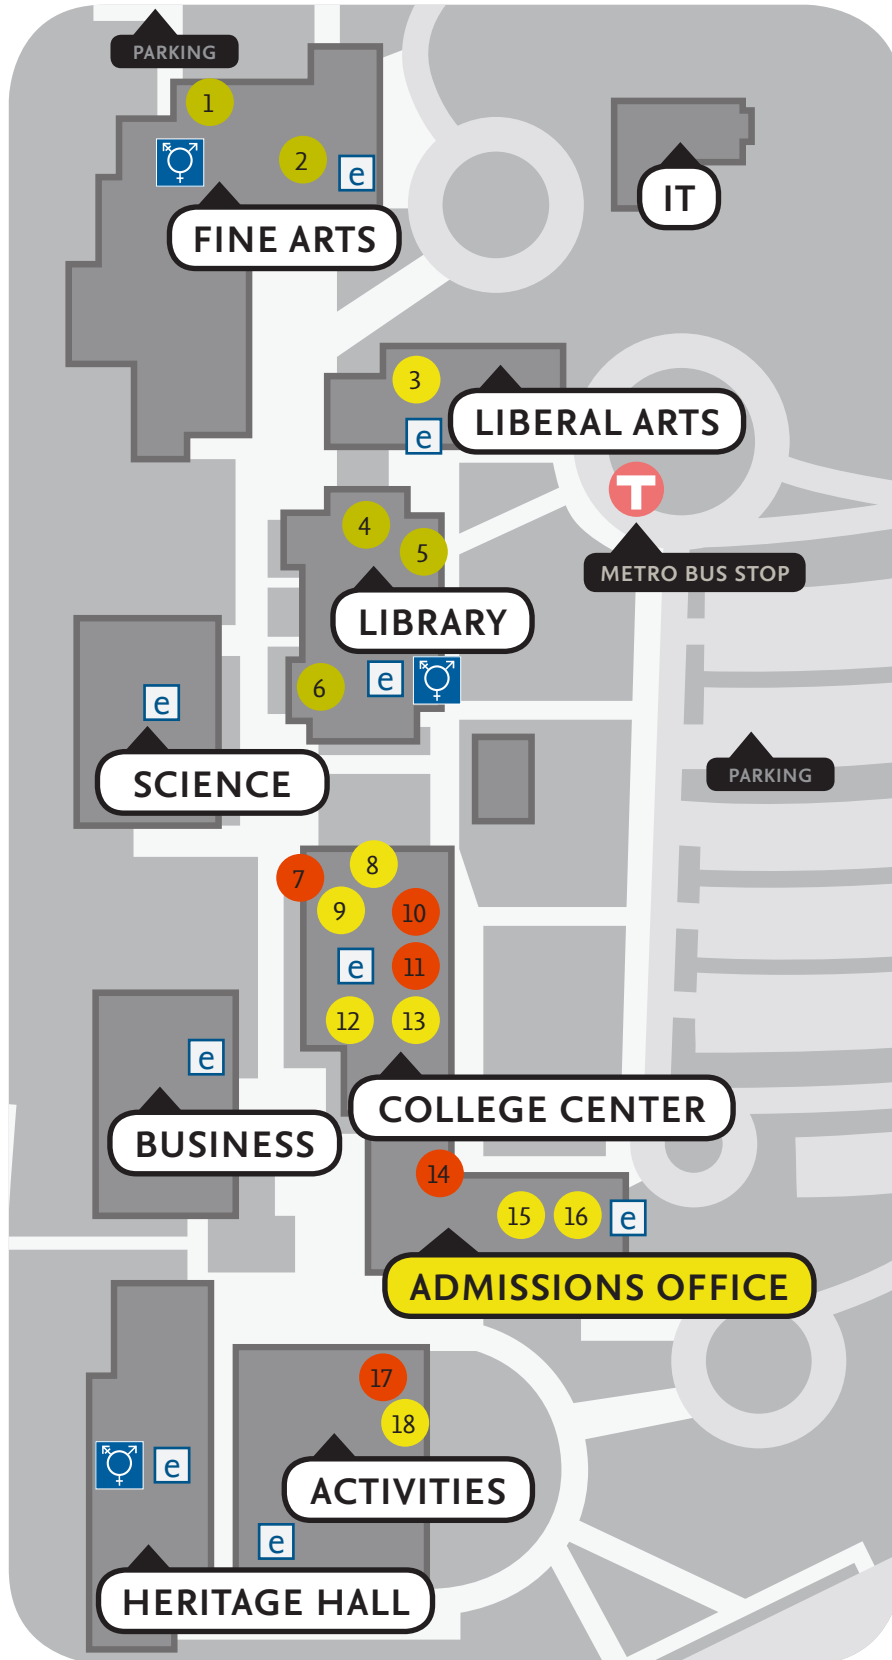

Campus Map and Directory

- TOP FLOOR
- MIDDLE FLOOR
- BOTTOM FLOOR

Fine Arts

1. Art Gallery
2. Theatre

Liberal Arts

3. Administration

Library

4. Tutoring Center
5. Quiet Room
6. Accessibility Resources

College Center

7. Cafe & Lounge
8. Mindfulness Mother's Room
9. Counseling & Advising
10. Health Services
11. Student Life
12. Online Services Center
13. Enrollment Center & Financial Aid
14. Bookstore
15. Welcome Center
16. Testing Center

Activities

17. Fitness Center
18. Quiet Room

 ELEVATOR

 GENDER NEUTRAL BATHROOMS

- Heritage Hall, one on each level
- Fine Arts, across from the theatre
- Library, on the middle floor

The Activities Building has a gender neutral locker room; ask desk attendant for key