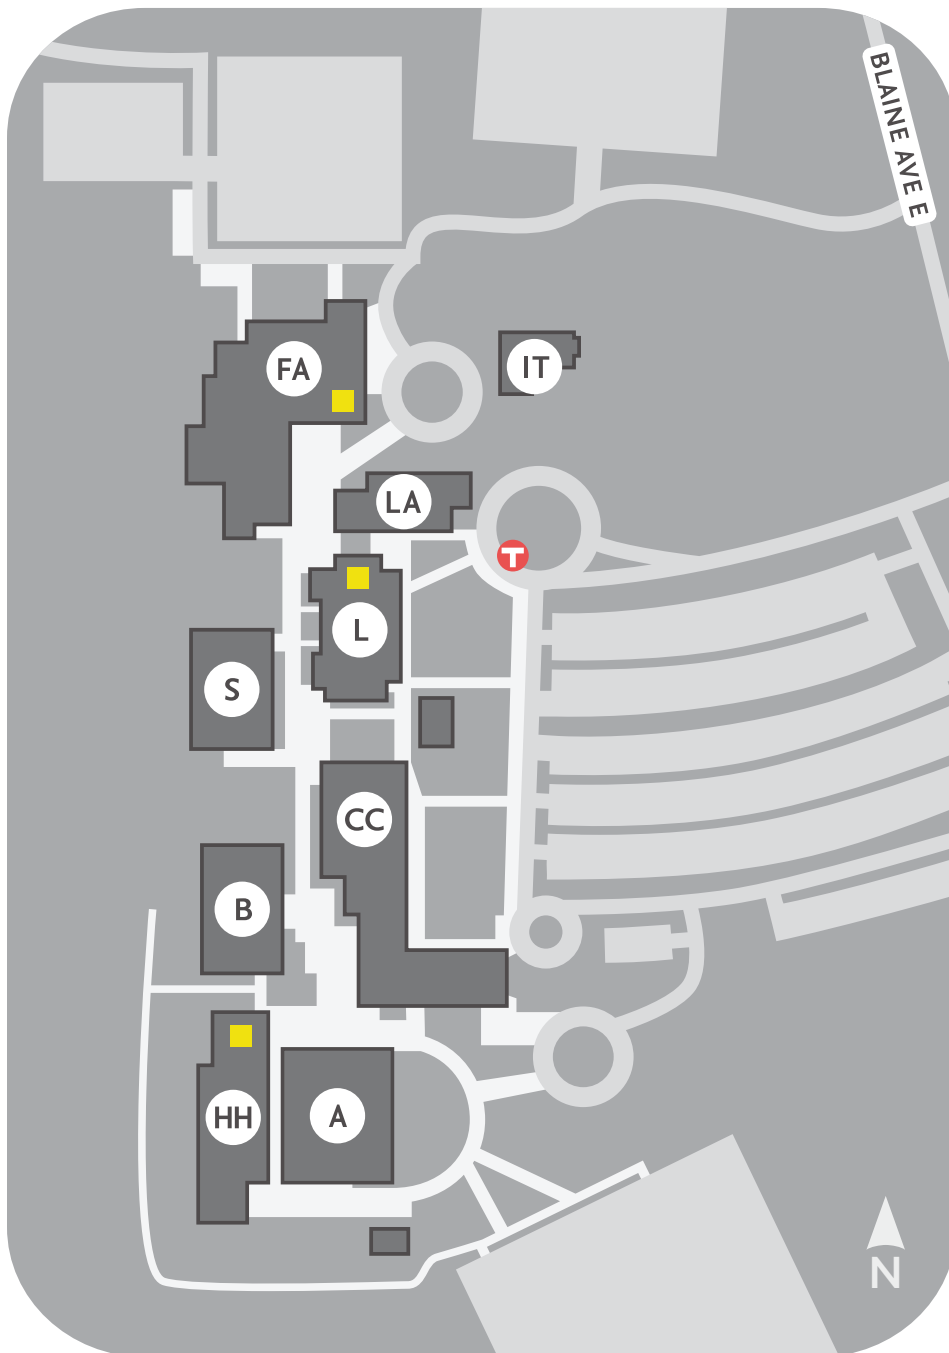

Gender Neutral Restroom Locations

Gender Neutral Restroom Locations

- Heritage Hall (3) one on each level
- Fine Arts (1) across from the theatre
- Library (1) on the second floor

Campus Buildings

- Ⓐ Activities
- Ⓑ Business
- ⒸⒸ College Center
- ⒻⒶ Fine Arts
- ⒼⒻⒻ Heritage Hall
- ⒼⒻ Library
- ⒼⒶⒻ Liberal Arts
- ⒼⒻ Science
- ⒼⒼⒻ Information Technology